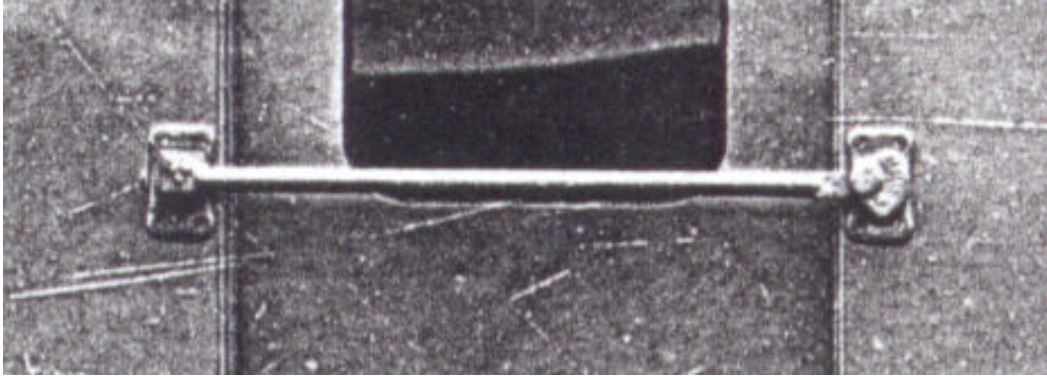

Parts needed for Coach-Diner GN 1146

Kitchen Side Door Safety Bar

Bill of Materials p6:

Quantity	Part #	Part #	Description
1	CS-431	2657160-C	Side Door Safety Bar Hinge Pin
1	S-3965	2657147-C	Safety Bar Hinge – Right Hand
1	S-3967	2657148-B	Safety Bar Bracket